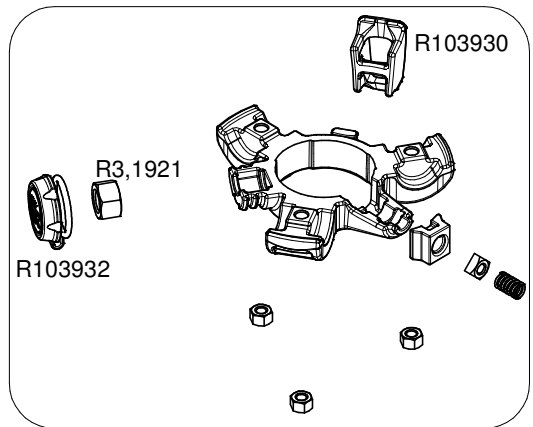

Manfrotto
Imagine More

ART.
MT190GOA4TB
MT190GOA4TD

For serial number
from XXXXXXXX

Tool (TORX T25) included in :

- Spare part R103901
- Spare part R103902

R103904C197 (GREY)
R103904C01 (BLACK)

R1039267C201 (GREY) R1039305 for MT190GOA4TB
R1039267 (BLACK) (TUBE WITH ENDGRAVINGS)

R103901

BOX

RI1039312 set of 6 for MT190GOA4TB
RI1039307 set of 6 for MT190GOA4TD