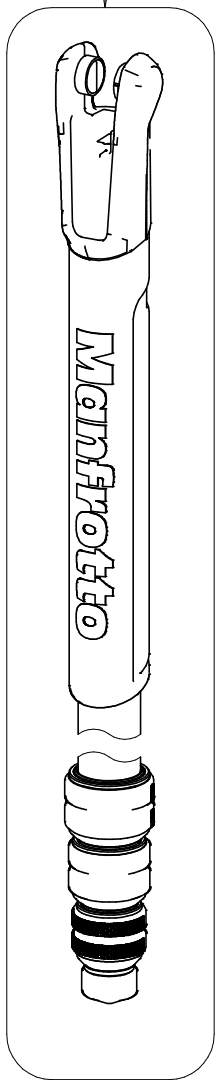

Manfrotto
Imagine More

ART.
MT190GOA4TB
MT190GOA4TD

For serial number
from XXXXXXXX

Tool (TORX T25) included in :

- Spare part R103901
- Spare part R103902

R103904C197 (GREY)
R103904C01 (BLACK)

R1039267C201 (GREY) R1039305 for MT190GOA4TB
R1039267 (BLACK) (TUBE WITH ENDGRAVINGS)

R103901

BOX

RI1039312 set of 6 for MT190GOA4TB
RI1039307 set of 6 for MT190GOA4TD