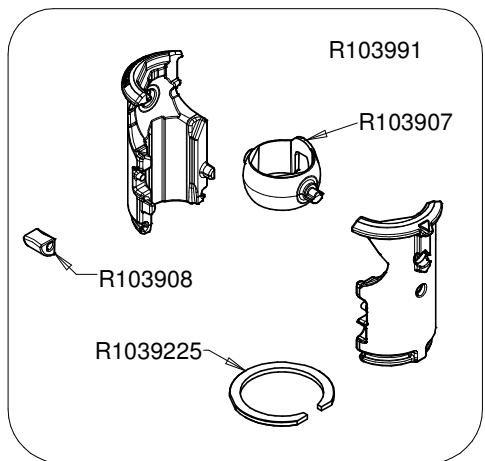

Manfrotto
Imagine More

ART.
MT190GOA4TB
MT190GOA4TD

For serial number
from XXXXXXXX

Tool (TORX T25) included in :

- Spare part R103901
- Spare part R103902

R103904C197 (GREY)
R103904C01 (BLACK)

R1039267C201 (GREY) R1039305 for MT190GOA4TB
R1039267 (BLACK) (TUBE WITH ENDGRAVINGS)

R103901

BOX

RI1039312 set of 6 for MT190GOA4TB
RI1039307 set of 6 for MT190GOA4TD