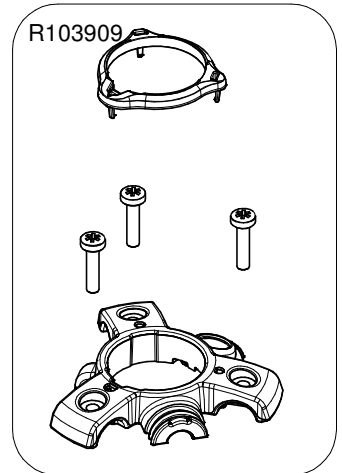

Manfrotto
Imagine More

ART.
MT190GOA4TB
MT190GOA4TD

For serial number
from XXXXXXXX

Tool (TORX T25) included in :

- Spare part R103901
- Spare part R103902

R103904C197 (GREY)
R103904C01 (BLACK)

R1039267C201 (GREY) R1039305 for MT190GOA4TB
R1039267 (BLACK) (TUBE WITH ENDGRAVINGS)

R103901

BOX

RI1039312 set of 6 for MT190GOA4TB
RI1039307 set of 6 for MT190GOA4TD