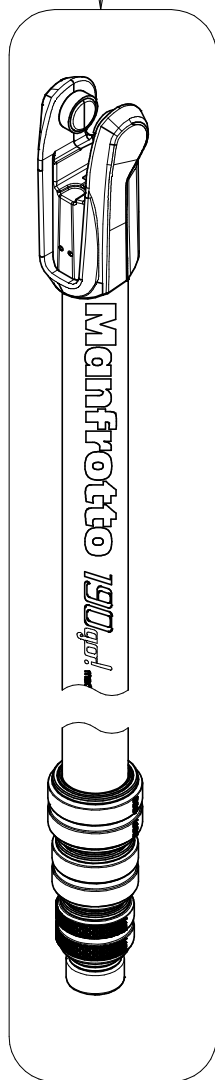

Manfrotto
Imagine More

ART.
MT190GOA4TB
MT190GOA4TD

For serial number
from XXXXXXXX

Tool (TORX T25) included in :

- Spare part R103901
- Spare part R103902

R103904C197 (GREY)
R103904C01 (BLACK)

R1039267C201 (GREY) R1039305 for MT190GOA4TB
R1039267 (BLACK) (TUBE WITH ENDGRAVINGS)

R103901

BOX

RI1039312 set of 6 for MT190GOA4TB
RI1039307 set of 6 for MT190GOA4TD