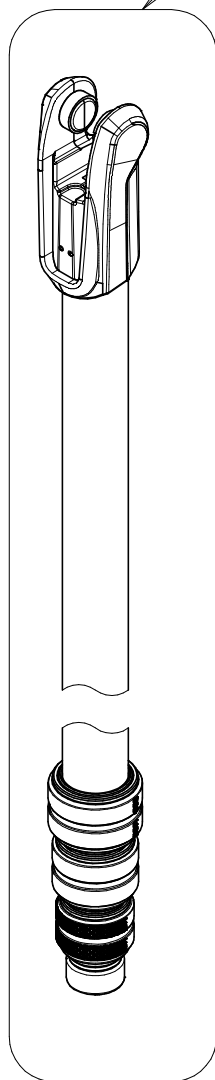

Manfrotto
Imagine More

ART.
MT190GOA4TB
MT190GOA4TD

For serial number
from XXXXXXXX

Tool (TORX T25) included in :

- Spare part R103901
- Spare part R103902

R103904C197 (GREY)
R103904C01 (BLACK)

R1039267C201 (GREY) R1039305 for MT190GOA4TB
R1039267 (BLACK) (TUBE WITH ENDGRAVINGS)

R103901

BOX

RI1039312 set of 6 for MT190GOA4TB
RI1039307 set of 6 for MT190GOA4TD