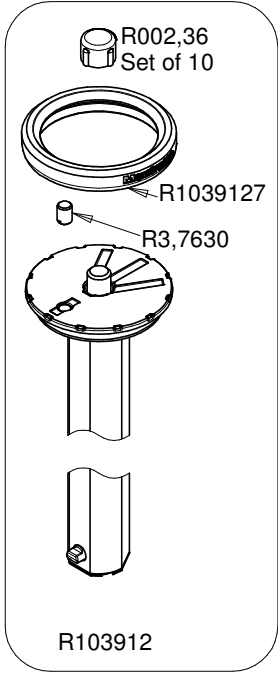

Manfrotto
Imagine More

ART.
MT190GOA4TB
MT190GOA4TD

For serial number
from XXXXXXXX

Tool (TORX T25) included in :

- Spare part R103901
- Spare part R103902

R103904C197 (GREY)
R103904C01 (BLACK)

R1039267C201 (GREY) R1039305 for MT190GOA4TB
R1039267 (BLACK) (TUBE WITH ENDGRAVINGS)

R103901

BOX

RI1039312 set of 6 for MT190GOA4TB
RI1039307 set of 6 for MT190GOA4TD